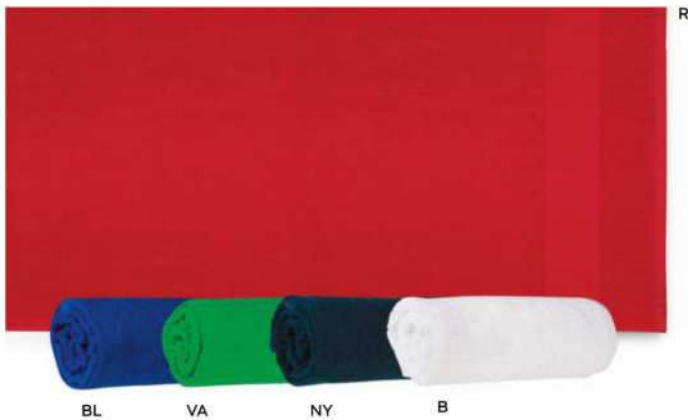

Enjoy your  
summer time!

BL VA NY B

K18184

SSC1-SFC

**ASCIUGAMANO IN COTONE**

100% cotone (360 gr/m<sup>2</sup>)

60/10 50x100 cm. circa

(M) 100% cotone